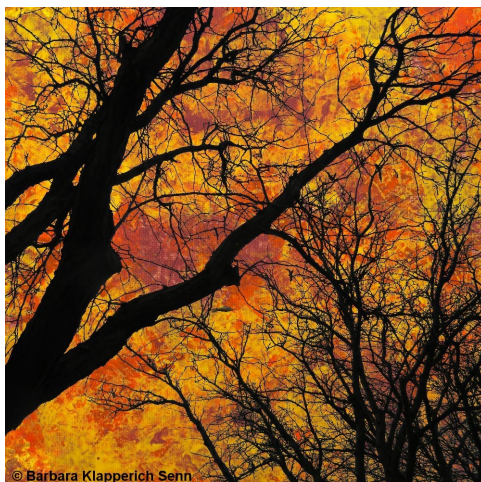

## Digital Montage

I create bold, surreal digital montages featuring bright colors and dark trees. The emphasis on color, line, and texture is designed to invoke a particular feeling or mood. These pieces usually start with an original acrylic painting or monotype print on canvas or paper, which is scanned to digitize it, and an original digital photograph. I then use a variety of tools and techniques to combine and enhance the different elements, forming something new. This process is done on a computer, but never uses any AI in any capacity.

Exhilarating Sadness  
M145

One Song  
M021

I've Seen Fire  
M120

Just the Way It Changes  
M131

All My Ribbons  
M153

Untitled  
M165

Untitled  
M117

Untitled  
M136