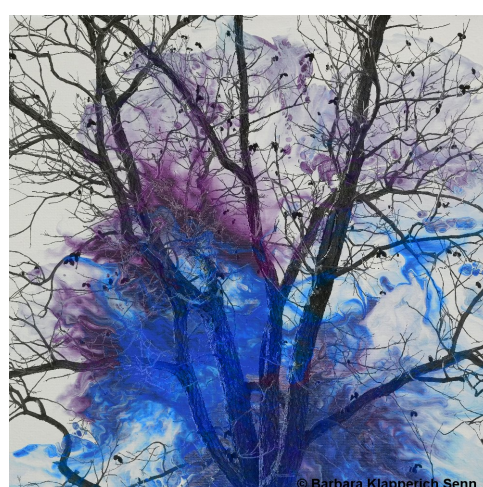

## Digital Montage

I create bold, surreal digital montages featuring bright colors and dark trees. The emphasis on color, line, and texture is designed to invoke a particular feeling or mood. These pieces usually start with an original acrylic painting or monotype print on canvas or paper, which is scanned to digitize it, and an original digital photograph. I then use a variety of tools and techniques to combine and enhance the different elements, forming something new. This process is done on a computer, but never uses any AI in any capacity.

Never Mind the Strangers  
M083

My Old Friend  
M144

Untitled  
M164

Shadows on the Wall  
M152

Not for Just an Hour  
M158

Untitled  
M161

As the Light Fades  
M149

Fill the Air with Stories  
M141