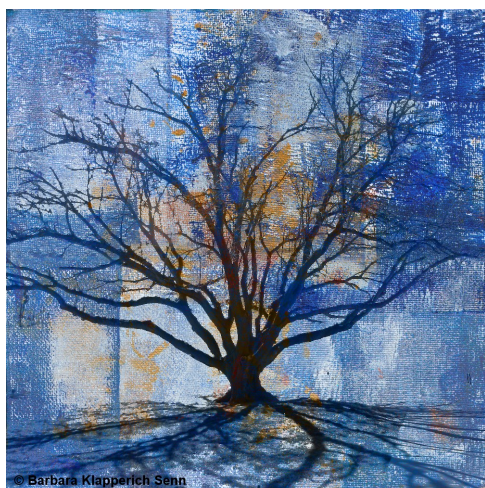

## Digital Montage

I create bold, surreal digital montages featuring bright colors and dark trees. The emphasis on color, line, and texture is designed to invoke a particular feeling or mood. These pieces usually start with an original acrylic painting or monotype print on canvas or paper, which is scanned to digitize it, and an original digital photograph. I then use a variety of tools and techniques to combine and enhance the different elements, forming something new. This process is done on a computer, but never uses any AI in any capacity.

Exhilarating Sadness  
M145

One Song  
M021

I've Seen Fire  
M120

Just the Way It Changes  
M131

All My Ribbons  
M153

Untitled  
M165

Untitled  
M117

Untitled  
M136

Never Mind the Strangers  
M083

My Old Friend  
M144

Untitled  
M164

Shadows on the Wall  
M152

Not for Just an Hour  
M158

Untitled  
M161

As the Light Fades  
M149

Fill the Air with Stories  
M141