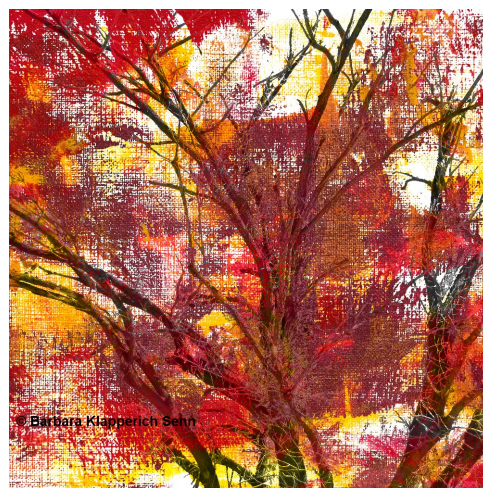

## Digital Montage

I create bold, surreal digital montages featuring bright colors and dark trees. The emphasis on color, line, and texture is designed to invoke a particular feeling or mood. These pieces usually start with an original acrylic painting or monotype print on canvas or paper, which is scanned to digitize it, and an original digital photograph. I then use a variety of tools and techniques to combine and enhance the different elements, forming something new. This process is done on a computer, but never uses any AI in any capacity.

Exhilarating Sadness  
M145

One Song  
M021

I've Seen Fire  
M120

Just the Way It Changes  
M131

All My Ribbons  
M153

Untitled  
M165

Untitled  
M117

Untitled  
M136

Never Mind the Strangers  
M083

My Old Friend  
M144

Untitled  
M164

Shadows on the Wall  
M152

Not for Just an Hour  
M158

Untitled  
M161

As the Light Fades  
M149

Fill the Air with Stories  
M141