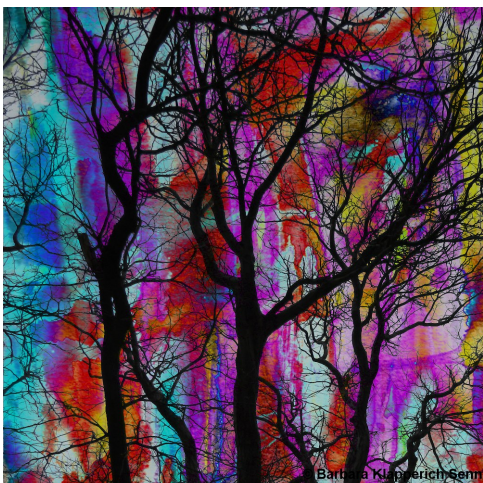

## Digital Montage

I create bold, surreal digital montages featuring bright colors and dark trees. The emphasis on color, line, and texture is designed to invoke a particular feeling or mood. These pieces usually start with an original acrylic painting or monotype print on canvas or paper, which is scanned to digitize it, and an original digital photograph. I then use a variety of tools and techniques to combine and enhance the different elements, forming something new. This process is done on a computer, but never uses any AI in any capacity.

Exhilarating Sadness  
M145

One Song  
M021

I've Seen Fire  
M120

Just the Way It Changes  
M131

All My Ribbons  
M153

Untitled  
M165

Untitled  
M117

Untitled  
M136